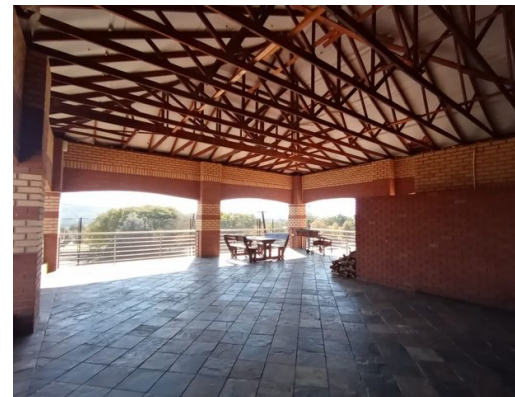

R79 per m²

200m² Business Centre To Let in Meerhof

Web Ref: FHC12

Lourens Rautenbach

Broker Manager

076 316 4607

lourens@finehome.co.za