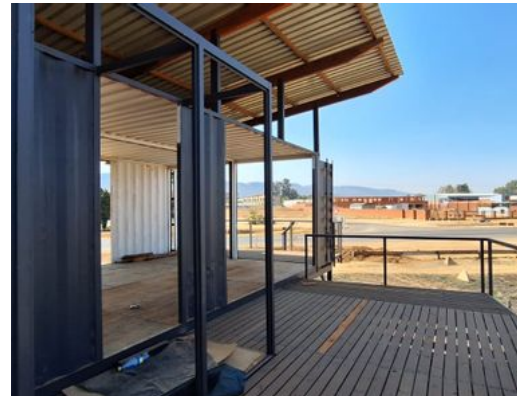

R140 per m²

295m² Business Centre To Let in Melodie

Web Ref: FHC18

Elizabeth Hulme

Agent

079 591 1531

elizabeth.h@finehome.co.za