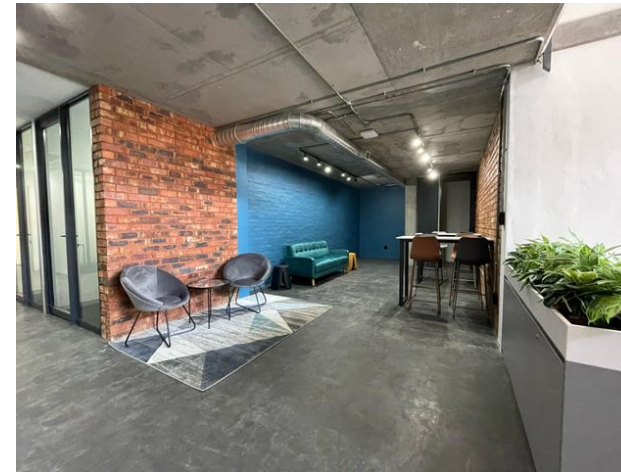

Your new office space in the heart of Hartbeespoort.

Welcome to the new shared office space in the heart of Hartbeespoort.

Regus is offering high end shared office space for any type of business, furthermore this shared office pace is offering a communal kitchen, a communal printer where you get billed as you print and a board room that gets booked as you need it for those days that meetings needs to be held.

This office is ideal for two people.

Rental includes:

One desk

WIFI included

Use of the communal kitchen

Use of the printer

Receptionist

Aircon

Don't let this opportunity pass you by, call for a viewing today.

Monthly Rates

-

Zoning

Commercial

Exterior

Security

Yes

Sizes

Floor Size

5m²

Land Size

-