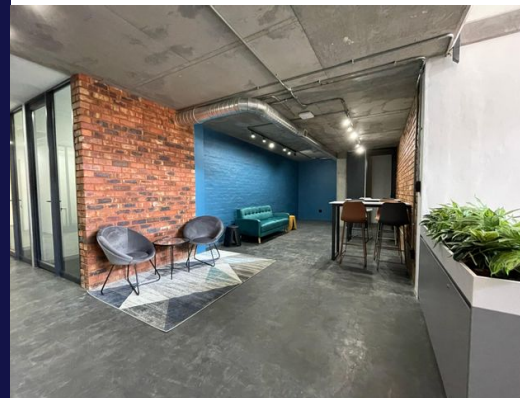

## Your new office space in the heart of Hartbeespoort.

Welcome to the new shared office space in the heart of Hartbeespoort.

Regus is offering high end shared office space for any type of business, furthermore this shared office space is offering a communal kitchen, a communal printer where you get billed as you print and a board room that gets booked as you need it for those days that meetings need to be held.

This office is ideal for three people.

Rental includes:

One desk

WiFi included

Use of the communal kitchen

Use of the printer

Receptionist

Aircon