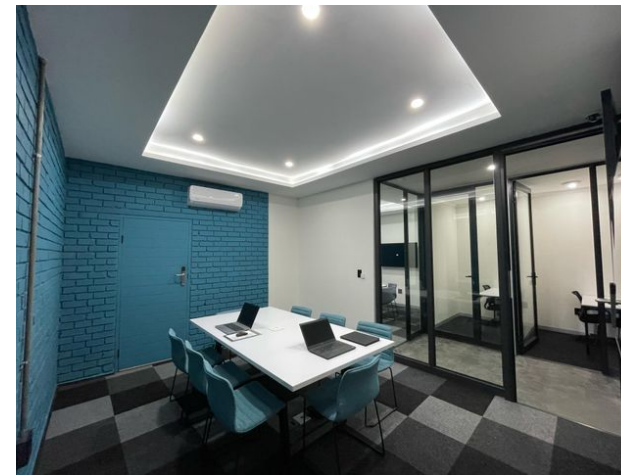

Your new office space in the heart of Hartbeespoort.

Welcome to the new shared office space in the heart of Hartbeespoort.

Regus is offering high end shared office space for any type of business, furthermore this shared office space is offering a communal kitchen, a communal printer where you get billed as you print and a board room that gets booked as you need it for those days that meetings need to be held.

This office is ideal for three people.

Rental includes:

One desk

WiFi included

Use of the communal kitchen

Use of the printer

Receptionist

Aircon

Don't let this opportunity pass you by, call for a viewing today.

Monthly Rates

-

Zoning

Commercial

Exterior

Security

No

Sizes

Floor Size

8m²

Land Size

-