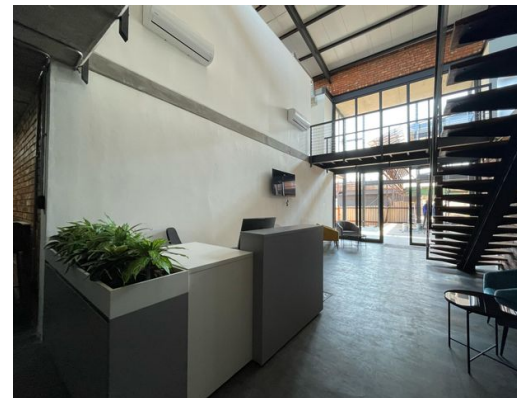

## Your new office space in the heart of Hartbeespoort.

Welcome to the new shared office space in the heart of Hartbeespoort.

Regus is offering high end shared office space for any type of business, furthermore this shared office space is offering a communal kitchen, a communal printer where you get billed as you print and a board room that gets booked as you need it for those days that meetings need to be held.

This office is ideal for three people.

Rental includes:

One desk

WiFi included

Use of the communal kitchen

Use of the printer

Receptionist

Aircon