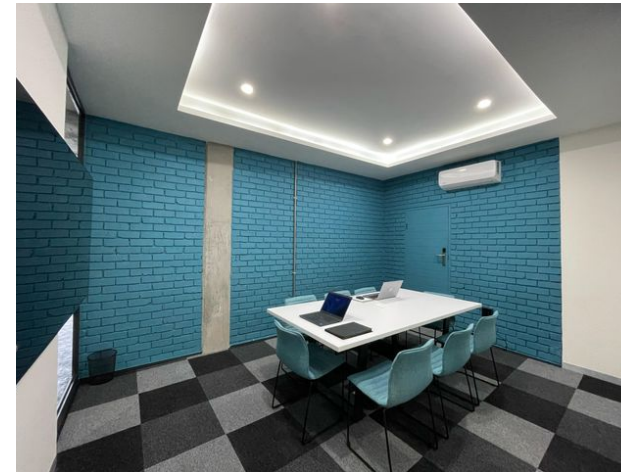

Your new office space in the heart of Hartbeespoort.

Welcome to the new shared office space in the heart of Hartbeespoort.

Regus is offering high end shared office space for any type of business, furthermore this shared office space is offering a communal kitchen, a communal printer where you get billed as you print and a board room that gets booked as you need it for those days that meetings need to be held.

This office is ideal for three people.

Rental includes:

One desk

WiFi included

Use of the communal kitchen

Use of the printer

Receptionist

Aircon

Don't let this opportunity pass you by, call for a viewing today.

Monthly Rates

-

Zoning

Commercial

Exterior

Security

No

Sizes

Floor Size

8m²

Land Size

-