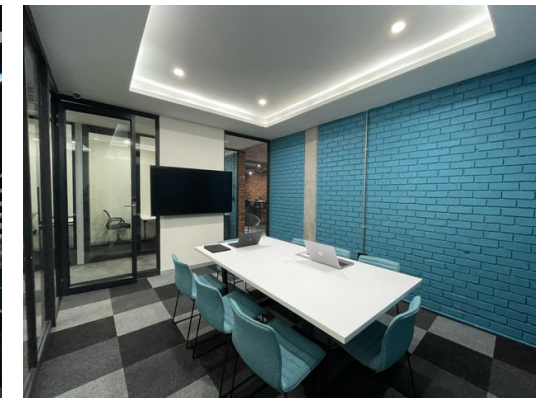

## Your new office space in the heart of Hartbeespoort.

Welcome to the new shared office space in the heart of Hartbeespoort.

Regus is offering high end shared office space for any type of business, furthermore this shared office space is offering a communal kitchen, a communal printer where you get billed as you print and a board room that gets booked as you need it for those days that meetings need to be held.

This office is ideal for three people.

Rental includes:

One desk

WiFi included

Use of the communal kitchen

Use of the printer

Receptionist

Aircon