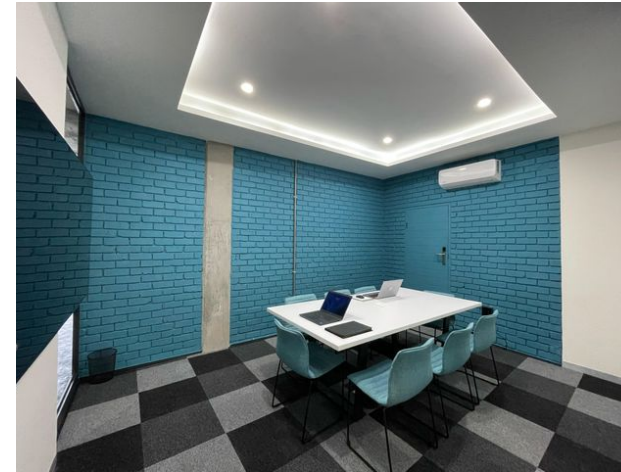

Welcome to the new shared office space in the heart of Hartbeespoort.

Regus is offering high end shared office space for any type of business, furthermore this shared office pace is offering a communal kitchen, a communal printer where you get billed as you print and a board room that gets booked as you need it for those days that meetings needs to be held.

Rental includes:

- One desk
- WIFI included
- Use of the communal kitchen
- Use of the printer
- Receptionist
- Aircon

Don't let this opportunity pass you by, call for a viewing today.

Monthly Rates

-

Zoning