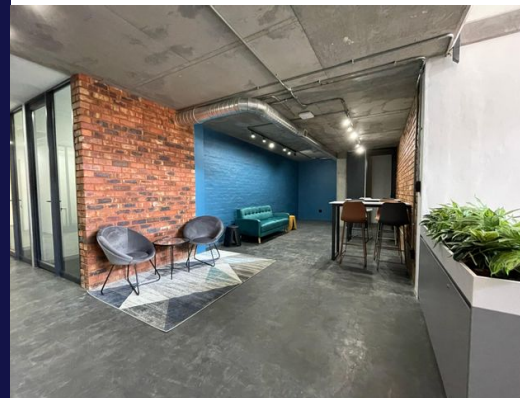

R1,000 per m²

3m² Office To Let in Melodie

Web Ref: FHC38

Lourens Rautenbach

Broker Manager

076 316 4607

lourens@finehome.co.za