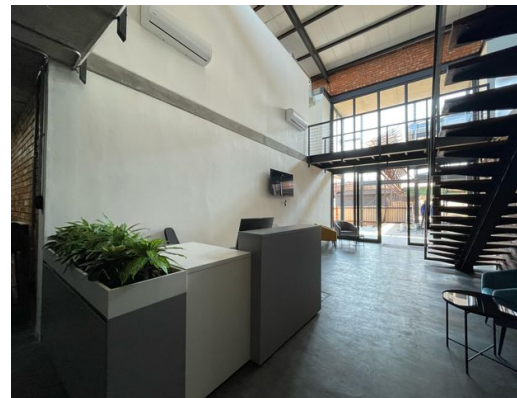

R1,000 per m²

3m² Office To Let in Melodie

Web Ref: FHC38

Lourens Rautenbach

Broker Manager

076 316 4607

lourens@finehome.co.za