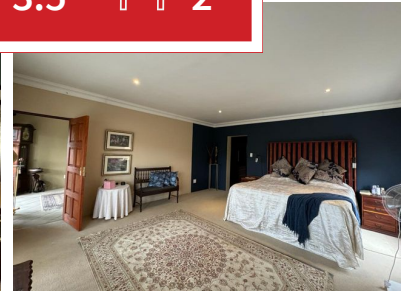

Perfectionist? Are you looking for a move-in ready home that you can lock up and go?

Can you imagine the sense of calm and accomplishment you'll feel when you step into a kitchen that's always clean and organized?

If you answered yes to my questions, this home is perfect for you!

Experience refined living in this 4-bedroom home in Birdwood Estate, Hartbeespoort. Meticulously designed interiors merge elegance and functionality for a harmonious fusion.

Upon entering, be greeted by a sense of timeless sophistication as the ground floor unveils three generously sized bedrooms, including the luxurious main suite boasting an ensuite bathroom and access to a sprawling patio, commanding panoramic views of the tranquil Hartbeespoort Dam and Magalies Mountain Range.

The perfection of the home extends to the two bedrooms that share a Jack and Jill bathroom. The ultimate sanctuary for