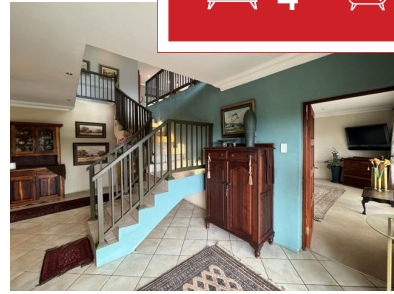

Perfectionist? Are you looking for a move-in ready home that you can lock up and go?

Can you imagine the sense of calm and accomplishment you'll feel when you step into a kitchen that's always clean and organized?

If you answered yes to my questions, this home is perfect for you!

Experience refined living in this 4-bedroom home in Birdwood Estate, Hartbeespoort. Meticulously designed interiors merge elegance and functionality for a harmonious fusion.

Upon entering, be greeted by a sense of timeless sophistication as the ground floor unveils three generously sized bedrooms, including the luxurious main suite boasting an ensuite bathroom and access to a sprawling patio, commanding panoramic views of the tranquil Hartbeespoort Dam and Magalies Mountain Range.

The perfection of the home extends to the two bedrooms that share a Jack and Jill bathroom. The ultimate sanctuary for