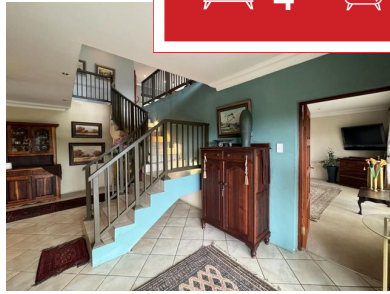

Perfectionist? Are you looking for a move-in ready home that you can lock up and go?

Can you imagine the sense of calm and accomplishment you'll feel when you step into a kitchen that's always clean and organized?

If you answered yes to my questions, this home is perfect for you!

Experience refined living in this 4-bedroom home in Birdwood Estate, Hartbeespoort. Meticulously designed interiors merge elegance and functionality for a harmonious fusion.

Upon entering, be greeted by a sense of timeless sophistication as the ground floor unveils three generously sized bedrooms, including the luxurious main suite boasting an ensuite bathroom and access to a sprawling patio, commanding panoramic views of the tranquil Hartbeespoort Dam and Magalies Mountain Range.

The perfection of the home extends to the two bedrooms that share a Jack and Jill bathroom. The ultimate sanctuary for