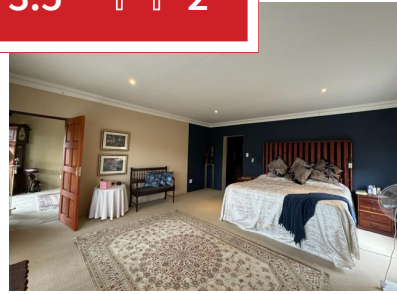

Perfectionist? Are you looking for a move-in ready home that you can lock up and go?

Can you imagine the sense of calm and accomplishment you'll feel when you step into a kitchen that's always clean and organized?

If you answered yes to my questions, this home is perfect for you!

Experience refined living in this 4-bedroom home in Birdwood Estate, Hartbeespoort. Meticulously designed interiors merge elegance and functionality for a harmonious fusion.

Upon entering, be greeted by a sense of timeless sophistication as the ground floor unveils three generously sized bedrooms, including the luxurious main suite boasting an ensuite bathroom and access to a sprawling patio, commanding panoramic views of the tranquil Hartbeespoort Dam and Magalies Mountain Range.

The perfection of the home extends to the two bedrooms that share a Jack and Jill bathroom. The ultimate sanctuary for