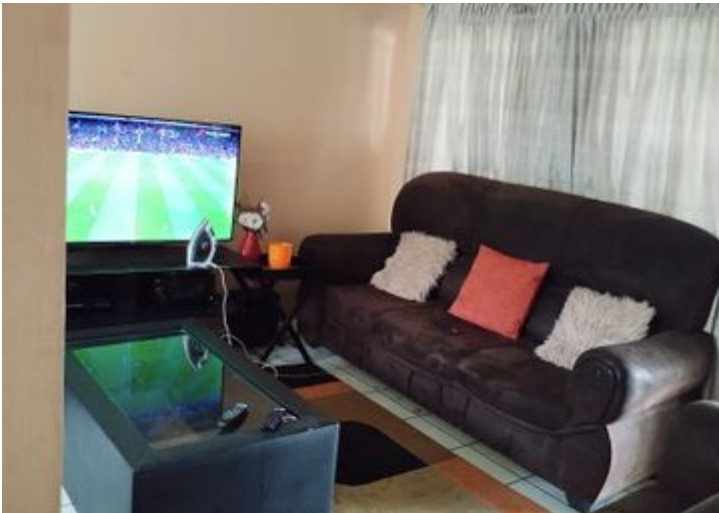

2
 1
 1

BEAUTIFULL TWO BEDROOM HOUSE IN AERO CITY IN RHODESFIELD

THIS BEAUTIFULL TWO BEDROOM APARTMENT IS AVAILABLE IN AERO CITY RHODESFIELD FOUR MINUTES AWAY FROM GAUTRAIN STATION , TEN MINUTES AWAY FROM THE O.R TAMBO AIRPORT . THIS TWO BEDROOM UNIT HAS BUILT IN CUPBOARDS , TWO CARS CARPORT AND ALSO KITCHEN WITH BUILD IN CUPBOARDS

R19,565.00

Transfer Costs

R25,898.00

Monthly Rates

R500

INTERIOR

Bedrooms 2
 Bathrooms 1
 Kitchens 1
 Recep. Rooms 1
 Furnished Yes

EXTERIOR