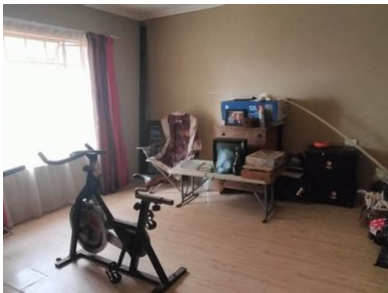

1Ha Farm For Sale in Middelvlei AH

Spacious 1.6Ha Plot for Sale in Middelvlei – Ideal for Farming and Family Living!

Discover this well-equipped 1.6-hectare smallholding in Middelvlei, perfect for those seeking space, comfort, and excellent security.

Main House Features:

Lounge with laminated floors.

Dining room for family meals and gatherings.

Kitchen with a center island, built-in cupboards, and a stove.

Study with laminated floors – ideal for remote work.

3 bedrooms, all with built-in cupboards.

2 bathrooms, including a master en suite.