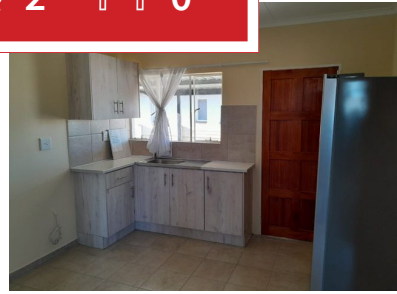

## Platinum Village is a modern residential complex at Freedom Park, Rustenburg, North-West

Choose Your New Home

50m<sup>2</sup> sized 2 Bedroom Home at R710,000  
Single Bathroom, Lounge, Kitchen and Carport

60m<sup>2</sup> sized 3 Bedroom Home at R753,000  
2 Bathrooms, Lounge, Kitchen, and Carport

80m<sup>2</sup> sized 4 Bedroom Home at R897,000  
2 Bathrooms, Lounge, Kitchen and Carport

### Monthly Rates

R1,200

**INTERIOR**

Bedrooms 2  
 Bathrooms 2  
 Kitchens 1  
 Recep. Rooms 1  
 Furnished Yes

**EXTERIOR**

Carports / Parkings 0  
 Security Yes  
 Dom. Accom. 0  
 Pool Yes  
 Views Yes