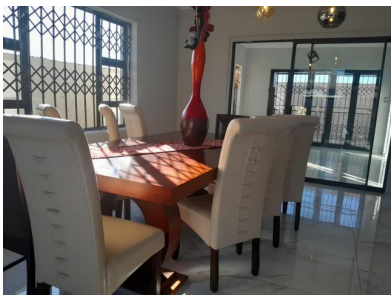

4 Bedroom House For Sale in Secunda

Stunning Duet for Sale at an Incredible Price!

Discover the perfect blend of comfort and luxury in this beautiful duet home. Priced to sell, this property offers an exceptional living experience for you and your family.

Features:

Spacious Living Area: Enjoy an open-plan layout that seamlessly connects the living area to a modern kitchen adorned with granite countertops, a breakfast nook, and ample cupboard space. Perfect for entertaining and family gatherings!

Indoor-Outdoor Living: The living space opens up to a charming covered patio, complete with a built-in braai, ideal for outdoor dining and relaxation.

Monthly Bond Repayment

Calculated over 20 years at 11% with no deposit.

R23,379.07

Bond Costs

These calculations are only a guide. Please ask your conveyancer for exact calculations

R36,530.00

Transfer Costs

R96,038.00

Monthly Rates

R900