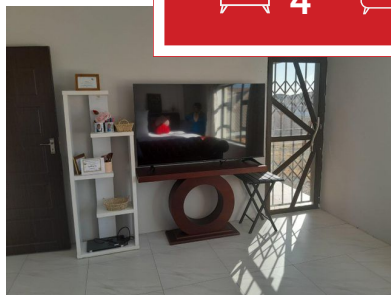

## 4 Bedroom House For Sale in Secunda

Stunning Duet for Sale at an Incredible Price!

Discover the perfect blend of comfort and luxury in this beautiful duet home. Priced to sell, this property offers an exceptional living experience for you and your family.

Features:

**Spacious Living Area:** Enjoy an open-plan layout that seamlessly connects the living area to a modern kitchen adorned with granite countertops, a breakfast nook, and ample cupboard space. Perfect for entertaining and family gatherings!

### INTERIOR

Bedrooms	4
Bathrooms	3
Kitchens	1
Recep. Rooms	0
Furnished	Yes