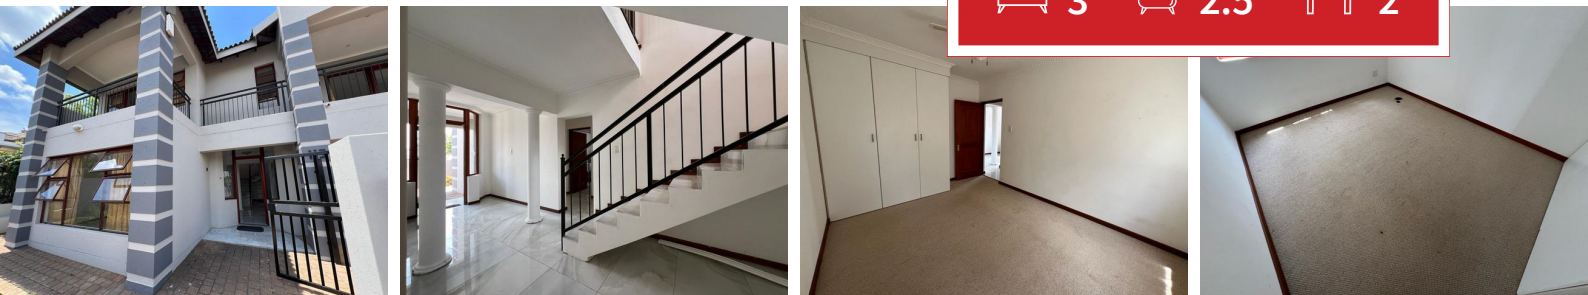

 **3**
 **2.5**
 **2**

Your new family home with beautiful dam view is here.

Are you looking for a beautiful spacious house to rent in the heart of Hartbeespoort?

Then this will be ideal for you. This property is offering three bedrooms and two and a half bathrooms. The estate also offers the most beautiful view of the magalies mountains and the dam.

The main bedroom takes you out to a balcony with a beautiful view of the Dam, a double garage and a study for your convenience.

Water and electricity per bill.

Call for a viewing today.

**Monthly Bond Repayment**

### INTERIOR

Bedrooms 3  
 Bathrooms 2.5  
 Kitchens 1  
 Recep. Rooms 2  
 Furnished Yes