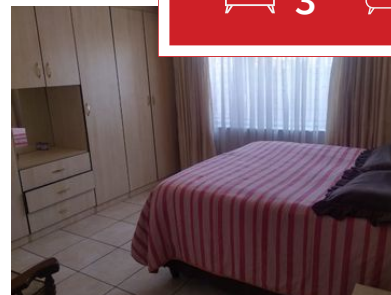

 3
  1
  1

3 Bedroom House To Let in Leboeng

3 bed room house to rent in Leboeng section , fitted with kitchen units , build in ward robes . its a stand alone house next to swaziin Pick n pay and taxi rank.